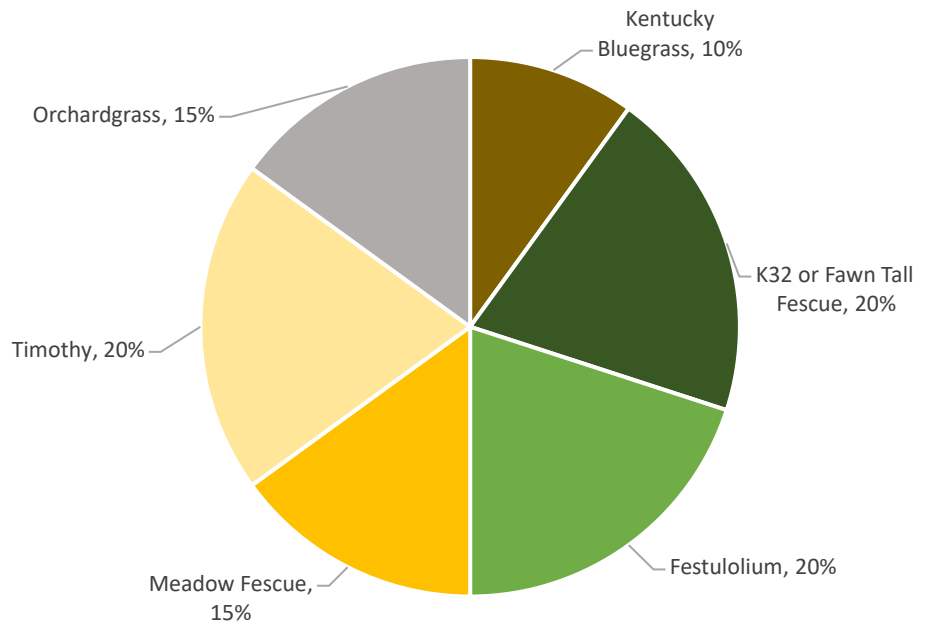

All Grass Pasture Mixture

All Grass Pasture Mixture: A premium blend specifically designed to meet dietary and grazing needs. This carefully curated mixture combines 10% Kentucky Bluegrass for its exceptional palatability and durability, along with 20% K32 or Fawn Tall Fescue, known for its deep root system and ability to withstand heavy grazing. The inclusion of 20% Festulolium adds a high-quality forage component, while 15% Meadow Fescue contributes to the overall forage resilience. Additionally, the blend features 20% Timothy, a staple grass known for its high fiber content, and 15% Orchardgrass, which offers excellent nutritional value and regrowth capabilities. The All Grass Pasture Mixture provides a balanced and nutritious grazing experience, promoting healthy digestion, and sustained energy.

Mixture:

10% Kentucky Bluegrass

20% K32 or Fawn Tall Fescue

20% Festulolium

15% Meadow Fescue

20% Timothy

15% Orchardgrass

All Grass Pasture Mixture